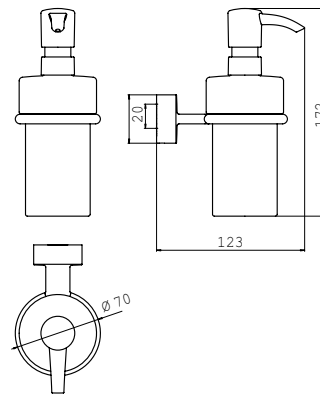

Liquid soap dispenser chrome

Art.No.4521 001 02

Container of white plastic, pump unit plastic, 245 ml